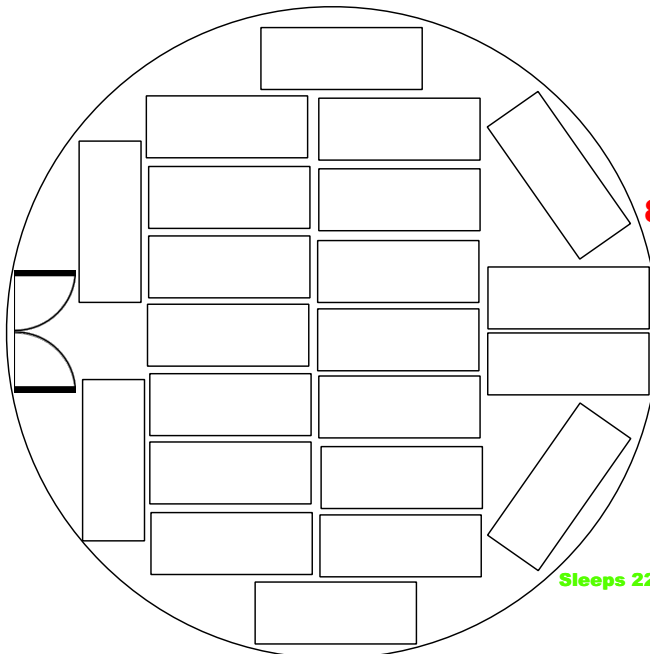

**8m YURT (26ft)**

Sleeps 22 in 2'6" x 6'6" singles spaces

Sleeps 20 on 2'6" x 6'6" single space

Will sleep 20 in 7 x 4'6" doubles and 6 x 2'6" singles  
Or leave the centre for a log burner